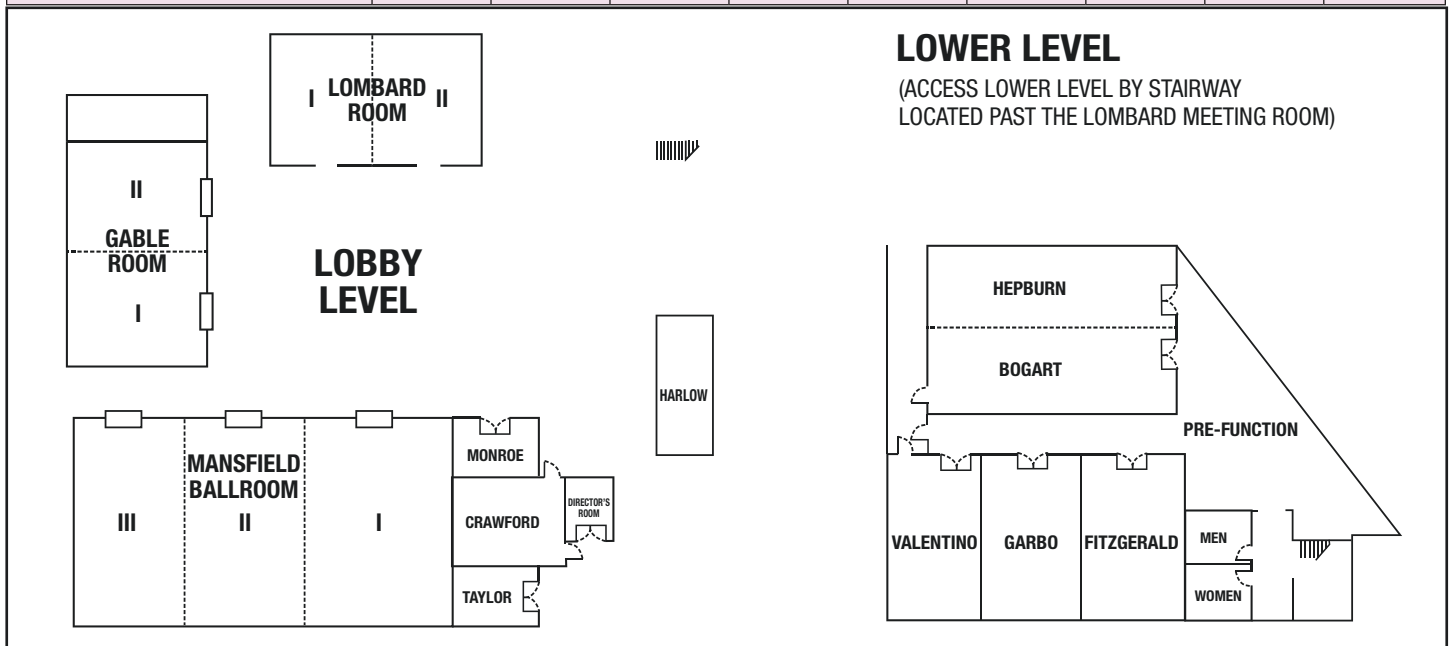

ROOM	MAXIMUM CAPACITIES						ROOM DIMENSIONS	SQUARE FOOTAGE	CEILING HEIGHT
	BANQUET	RECEPTION	CLASSROOM	THEATRE	U-SHAPE	CONFERENCE			
MANSFIELD BALLROOM	400	500	300	500	NA	NA	81' x 50'	4,050	10'
Mansfield I	150	225	96	190	44	48	31' x 50'	1,550	10'
Mansfield II	100	150	70	140	40	45	25' x 50'	1,250	10'
Mansfield III	100	150	70	140	40	45	25' x 50'	1,250	10'
LOMBARD ROOM	150	225	100	200	50	56	54' x 30'	1,620	10'
Lombard I	70	105	45	90	25	28	27 x 30'	810	10'
Lombard II	70	105	45	90	25	28	27 x 30'	810	10'
GABLE ROOM	150	225	100	200	50	56	54' x 30'	1,620	10'
Gable I	70	105	45	90	25	28	27 x 30'	810	10'
Gable II	70	105	45	90	25	28	27 x 30'	810	10'
MONROE	40	50	36	20	20	25	33' x 19'	653	8'
DIRECTOR'S ROOM	NA	NA	NA	NA	NA	10	15' x 29'	450	8'
CRAWFORD	110	160	70	140	40	45	40' x 31'	1,240	8'
VALENTINO	50	64	30	60	20	24	31' x 20'	620	8'
GARBO	50	64	30	60	20	24	31' x 20'	620	8'
FITZGERALD	50	64	30	60	20	24	31' x 20'	620	8'
BOGART	100	150	60	112	40	45	24' x 51'	1,224	8'
HEPBURN	100	150	60	130	45	50	25' x 51'	1,276	8'
TAYLOR	50	70	36	40	24	18	NA	NA	NA
HARLOW	NA	NA	NA	NA	NA	14	NA	NA	NA